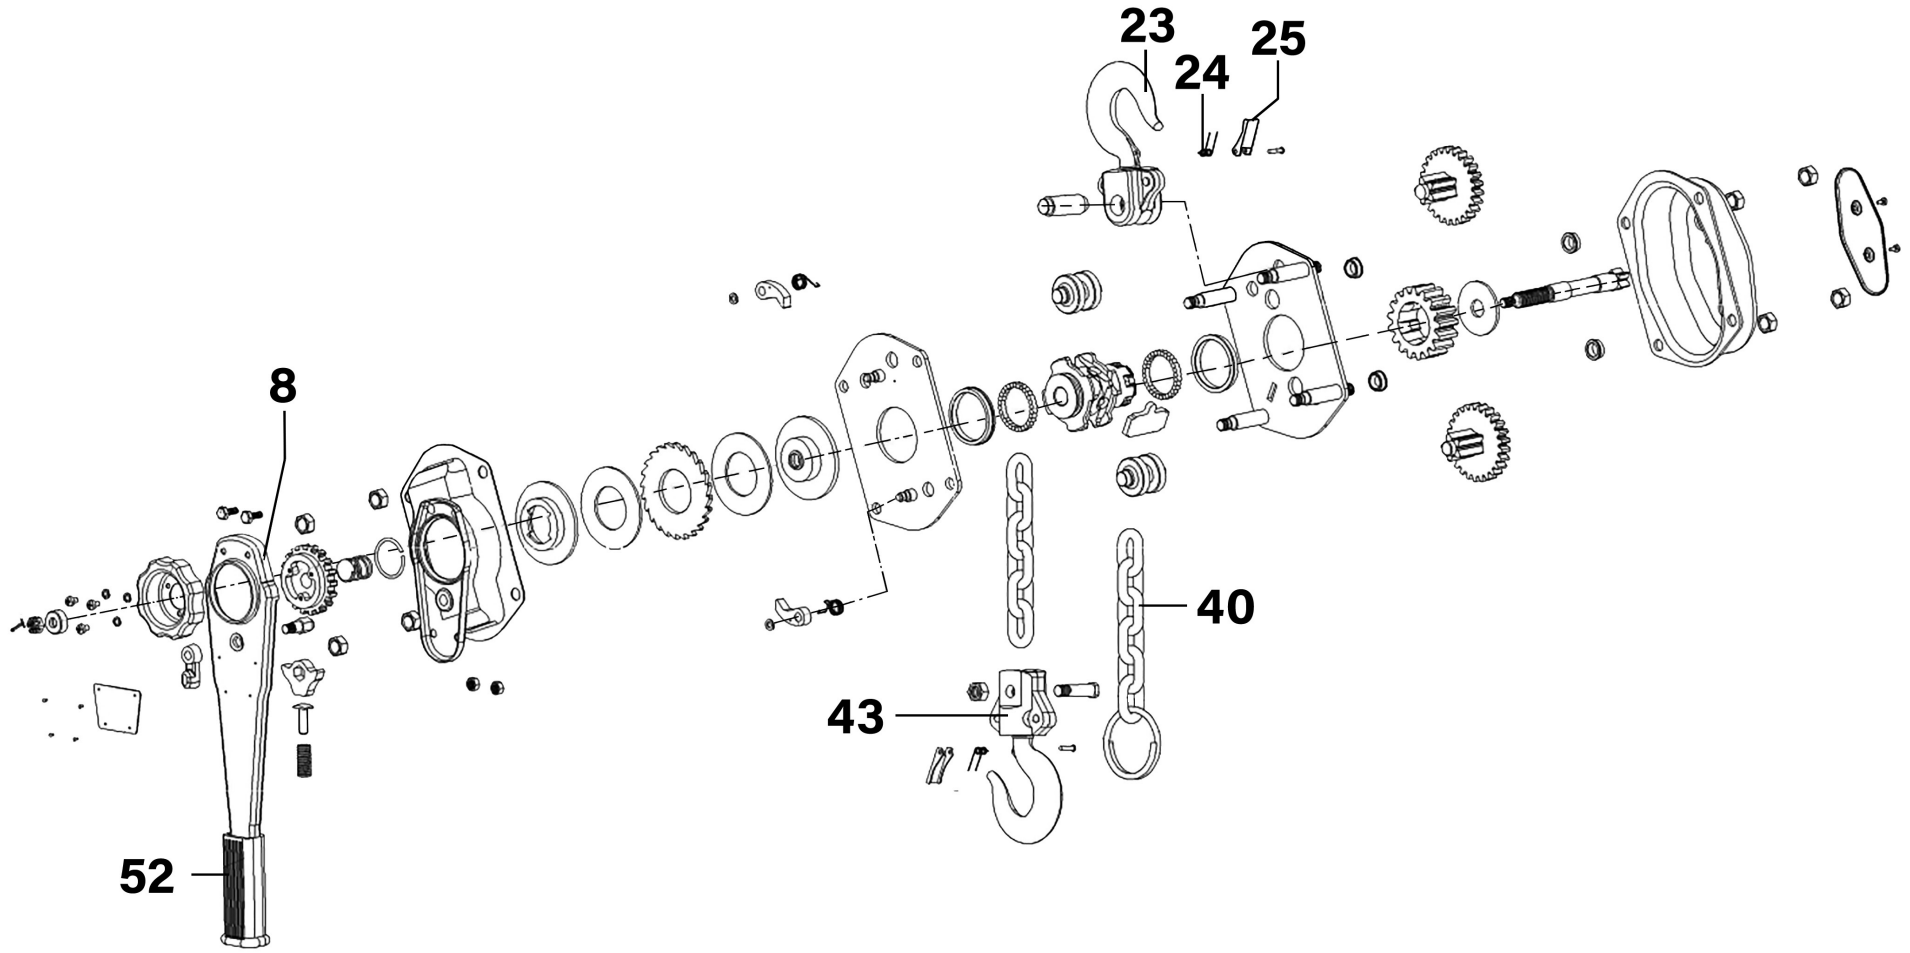

NOTE: It is our policy to continually improve products and as such we reserve the right to alter data, specifications and component parts without prior notice.

There may be alternative versions of this product, please contact us should you require this information.

IMPORTANT: No liability is accepted for incorrect use of product. Spare parts must be fitted by a competent person

WARRANTY: Guarantee is 12 months from purchase date, proof of which will be required for any claim.

Sealey Group, Kempson Way, Suffolk Business Park, Bury St Edmunds, Suffolk. IP32 7AR

01284 757500 | sales@sealey.co.uk | www.sealey.co.uk